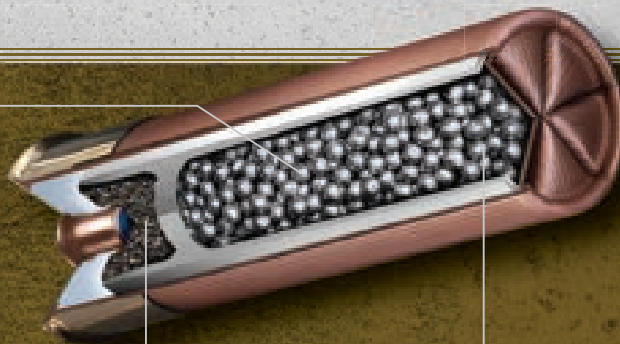

SHOT DENSITY: 9.6 G/CC