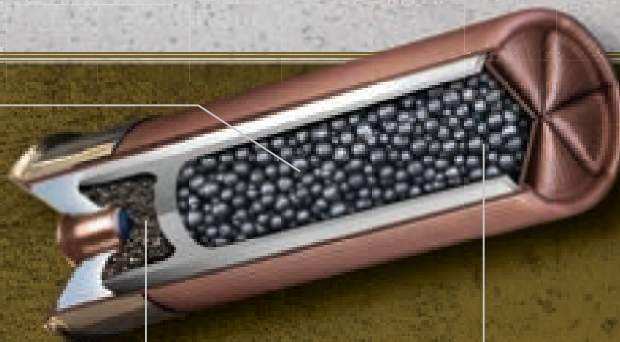

SHOT DENSITY: 12 G/CC